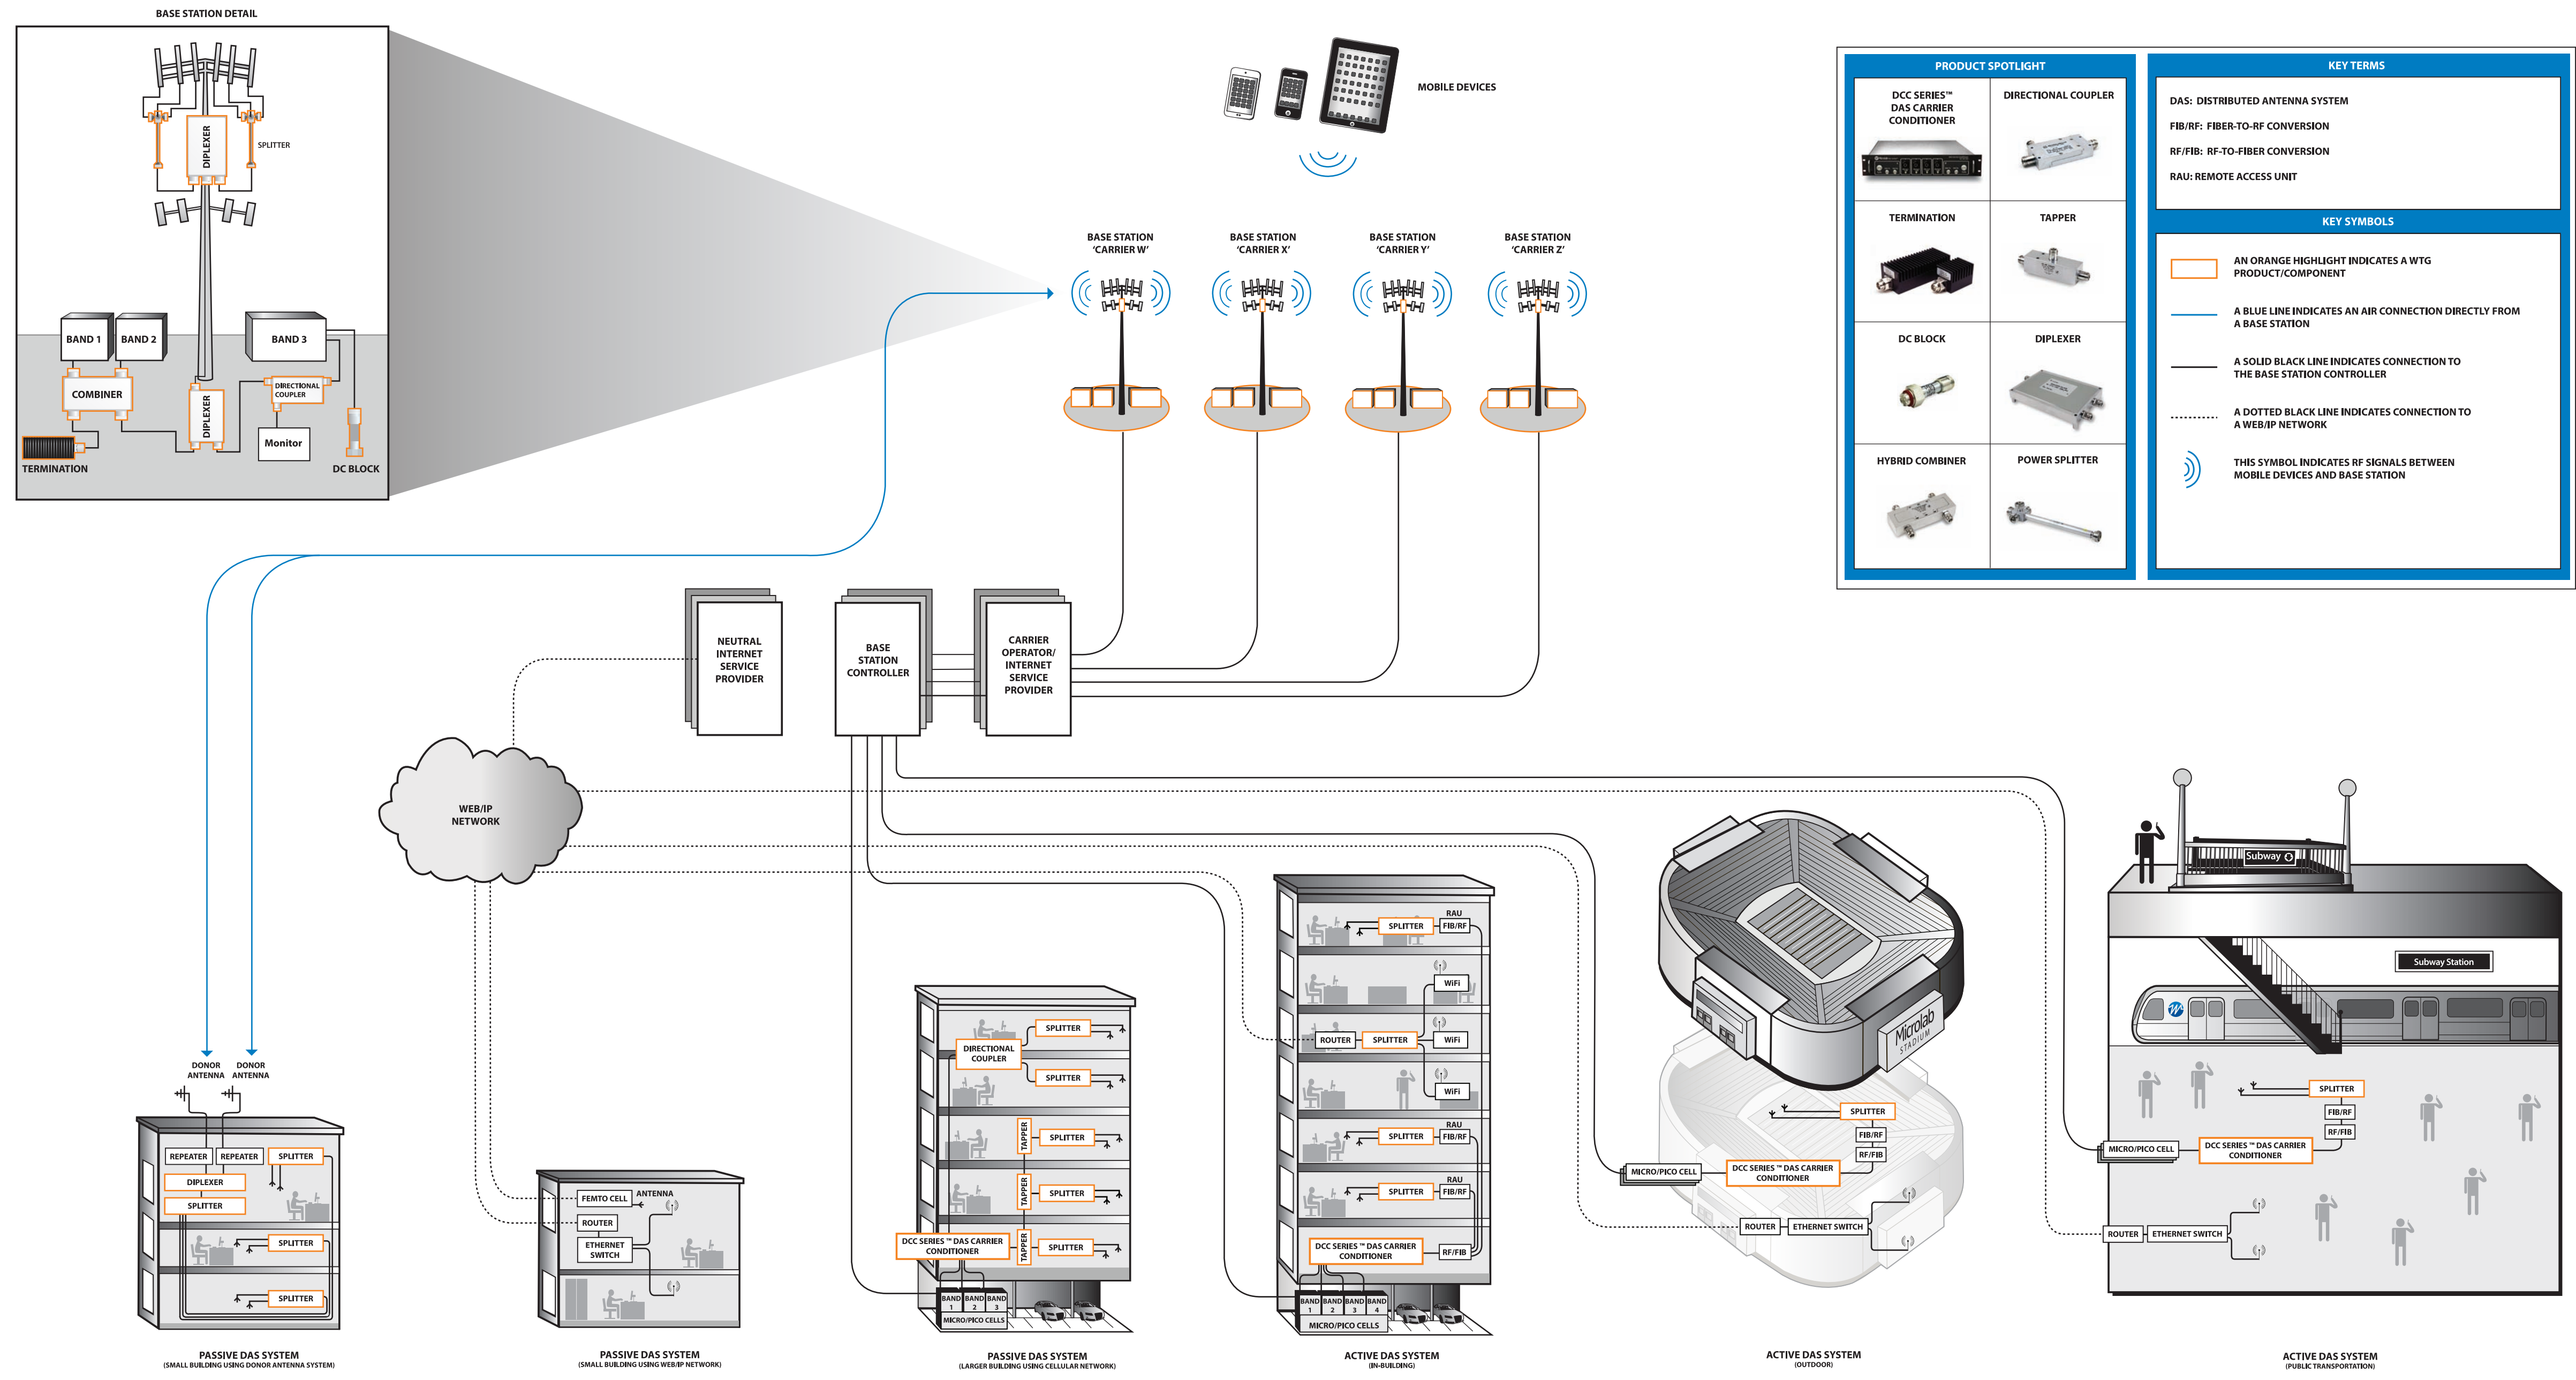

NETWORK INFRASTRUCTURE & DAS APPLICATIONS DIAGRAM

PRODUCT SPOTLIGHT		KEY TERMS	
		DAS: DISTRIBUTED ANTENNA SYSTEM	
		FIB/RF: FIBER-TO-RF CONVERSION	
		RF/FIB: RF-TO-FIBER CONVERSION	
		RAU: REMOTE ACCESS UNIT	
KEY SYMBOLS			
<ul style="list-style-type: none"> AN ORANGE HIGHLIGHT INDICATES A WTG PRODUCT/COMPONENT A BLUE LINE INDICATES AN AIR CONNECTION DIRECTLY FROM A BASE STATION A SOLID BLACK LINE INDICATES CONNECTION TO THE BASE STATION CONTROLLER A DOTTED BLACK LINE INDICATES CONNECTION TO A WEB/IP NETWORK THIS SYMBOL INDICATES RF SIGNALS BETWEEN MOBILE DEVICES AND BASE STATION 			